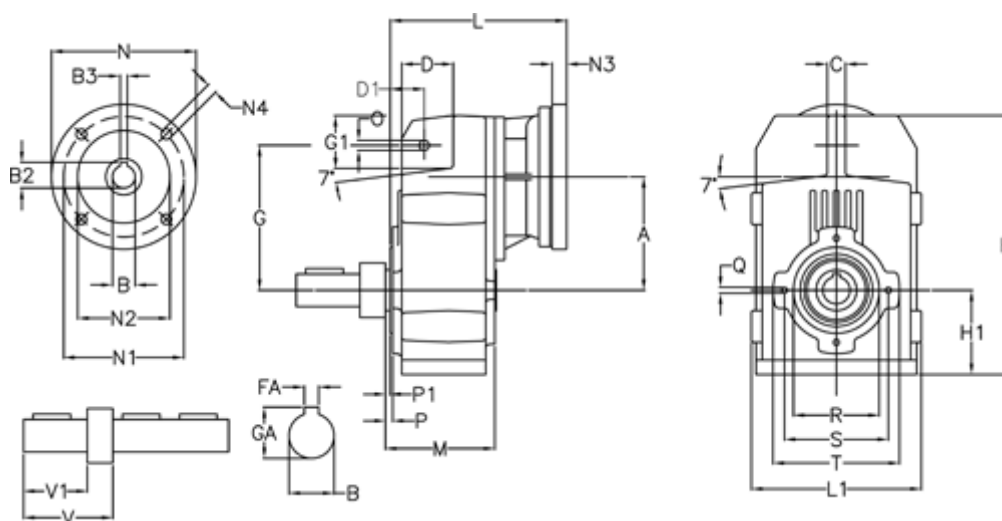

Article number: 29560203791235  
 Description: Shaft mounted gear  
 A202R-37,9-P90B5

## Measures

A = 125.00	FA = 8	M = 120.0	Q = M8x15
B = 30	G = 160	N = 200	R = 95
B1 = 24	G1 = 58.0	N1 = 165	S = 115
B2 = 27.3	GA = 33.0	N2 = 130	T = 140
B3 = 8	H = 286.0	N4 = M10x20	V = 96.0
C = 20	H1 = 92.5	O = 11	V1 = 60
D = 57.0	L = 217.0	P = 5.0	
D1 = 40.0	L1 = 188	P1 = 3.0	